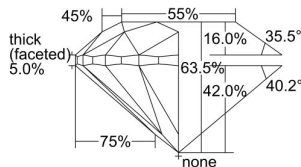

GIA®

FACSIMILE

GIA REPORT 2464501441

Verify this report at GIA.edu

GIA NATURAL DIAMOND DOSSIER®

May 04, 2023
GIA Report Number 2464501441
Shape and Cutting Style ..... Round Brilliant
Measurements ..... 5.53 - 5.60 x 3.54 mm

GRADING RESULTS

Carat Weight ..... 0.70 carat
Color Grade I
Clarity Grade SI2
Cut Grade ..... Very Good

ADDITIONAL GRADING INFORMATION

Polish ..... Excellent
Symmetry ..... Very Good
Fluorescence ..... None
Clarity Characteristics ..... Crystal, Cloud
Inscription(s): GIA 2464501441

PROPORTIONS

Profile to actual proportions