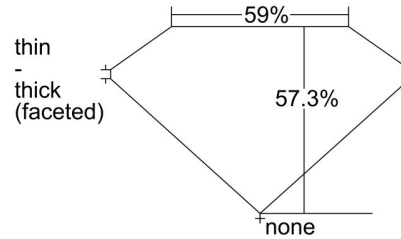

GIA NATURAL DIAMOND GRADING REPORT

November 09, 2023

GIA Report Number 5234121204

Shape and Cutting Style Marquise Brilliant

Measurements 11.02 x 5.95 x 3.41 mm

GRADING RESULTS

Carat Weight 1.30 carat

Color Grade I

Clarity Grade VS1

ADDITIONAL GRADING INFORMATION

Polish Good

Symmetry Fair

Fluorescence None

Inscription(s): GIA 5234121204

PROPORTIONS

Profile not to actual proportions

CLARITY CHARACTERISTICS

KEY TO SYMBOLS*

- ▲ Chip
- Etch Channel
- ~ Feather
- △ Extra Facet

* Red symbols denote internal characteristics (inclusions). Green or black symbols denote external characteristics (blemishes). Diagram is an approximate representation of the diamond, and symbols shown indicate type, position, and approximate size of clarity characteristics. All clarity characteristics may not be shown. Details of finish are not shown.