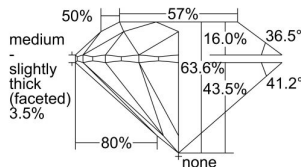

GIA®

FACSIMILE

GIA REPORT 5476759381

Verify this report at GIA.edu

GIA NATURAL DIAMOND DOSSIER®

November 02, 2023
GIA Report Number **5476759381**
Shape and Cutting Style ..... **Round Brilliant**
Measurements ..... **6.09 - 6.12 x 3.88 mm**

GRADING RESULTS

Carat Weight ..... **0.90 carat**
Color Grade ..... **G**
Clarity Grade **S12**
Cut Grade ..... **Excellent**

ADDITIONAL GRADING INFORMATION

Polish ..... **Excellent**
Symmetry ..... **Excellent**
Fluorescence ..... **None**
Clarity Characteristics ..... **Feather, Cloud, Crystal**
Inscription(s): **GIA 5476759381**

PROPORTIONS

Profile to actual proportions

GRADING SCALES

GIA COLOR SCALE

COLORLESS	D
	E
	F
	G
	H
	I
	J
NEAR COLORLESS	K
	L
Faint	M
	N
	O
	P
	Q
	R
	S
	T
	U
	V
	W
	X
	Y
Light	Z

GIA CLARITY SCALE

FLAWLESS	VERY VERY SLIGHTLY INCLUDED	VVS₁	VVS₂	VS₁	VS₂	S1₁	S1₂	I₁	I₂	I₃	
											INTERNAL FLAWLESS

GIA CUT SCALE

EXCELLENT
VERY GOOD
GOOD
FAIR
POOR