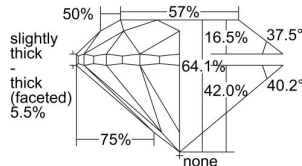

GIA®

FACSIMILE

GIA REPORT 5456964616

Verify this report at GIA.edu

GIA NATURAL DIAMOND DOSSIER®

March 08, 2023
GIA Report Number 5456964616
Shape and Cutting Style ..... Round Brilliant
Measurements ..... 5.51 - 5.54 x 3.54 mm

GRADING RESULTS

Carat Weight ..... 0.70 carat
Color Grade ..... F
Clarity Grade VS1
Cut Grade ..... Very Good

ADDITIONAL GRADING INFORMATION

Polish ..... Excellent
Symmetry ..... Excellent
Fluorescence ..... Faint
Clarity Characteristics ..... Cloud, Needle
Inscription(s): GIA 5456964616

PROPORTIONS

Profile to actual proportions

GRADING SCALES

GIA COLOR SCALE

COLORESS	D
	E
	F
	G
	H
	I
	J
NEAR COLORESS	K
	L
FAIN	M
	N
	O
	P
VERY LIGHT	Q
	R
	S
	T
	U
	V
	W
	X
	Y
LIGHT	Z

GIA CLARITY SCALE

VERY VERY SLIGHTLY INCLUDED	FLAWLESS
	INTERNALLY FLAWLESS
VERY SLIGHTLY INCLUDED	VVS₁
	VVS₂
SLIGHTLY INCLUDED	VS₁
	VS₂
INCLUDED	SI₁
	SI₂
	I₁
	I₂
	I₃

GIA CUT SCALE

EXCELLENT
VERY GOOD
GOOD
FAIR
POOR