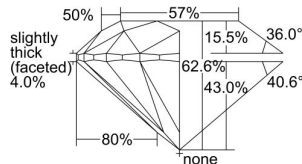

GIA®

FACSIMILE

GIA REPORT 1475147014

Verify this report at GIA.edu

GIA NATURAL DIAMOND DOSSIER®

July 20, 2023
GIA Report Number 1475147014
Shape and Cutting Style ..... Round Brilliant
Measurements ..... 4.69 - 4.72 x 2.95 mm

GRADING RESULTS

Carat Weight ..... 0.41 carat
Color Grade I
Clarity Grade S11
Cut Grade ..... Excellent

ADDITIONAL GRADING INFORMATION

Polish ..... Excellent
Symmetry ..... Excellent
Fluorescence ..... None
Clarity Characteristics ..... Cloud, Crystal, Feather
Inscription(s): GIA 1475147014

PROPORTIONS

Profile to actual proportions