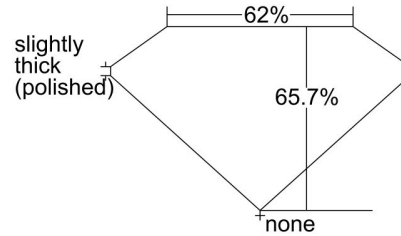

GIA NATURAL DIAMOND GRADING REPORT

October 24, 2023
 GIA Report Number 7471866579
 Shape and Cutting Style Emerald Cut
 Measurements 8.80 x 6.21 x 4.09 mm

GRADING RESULTS

Carat Weight 2.20 carat
 Color Grade G
 Clarity Grade VS2

ADDITIONAL GRADING INFORMATION

Polish Excellent
 Symmetry Excellent
 Fluorescence None
 Inscription(s): GIA 7471866579

Comments: Additional clouds are not shown. Pinpoints are not shown.

PROPORTIONS

Profile not to actual proportions

CLARITY CHARACTERISTICS

KEY TO SYMBOLS*

- Feather
- Crystal
- Cloud
- Needle

* Red symbols denote internal characteristics (inclusions). Green or black symbols denote external characteristics (blemishes). Diagram is an approximate representation of the diamond, and symbols shown indicate type, position, and approximate size of clarity characteristics. All clarity characteristics may not be shown. Details of finish are not shown.