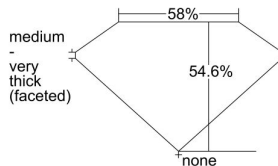

GIA®

FACSIMILE

GIA REPORT

7448881665

Verify this report at GIA.edu

GIA NATURAL DIAMOND DOSSIER®

October 04, 2022
GIA Report Number 7448881665
Shape and Cutting Style ..... Heart Brilliant
Measurements ..... 5.66 x 6.28 x 3.43 mm

GRADING RESULTS

Carat Weight ..... 0.70 carat
Color Grade ..... F
Clarity Grade VS2

ADDITIONAL GRADING INFORMATION

Polish ..... Excellent
Symmetry ..... Very Good
Fluorescence ..... Faint
Clarity Characteristics ..... Crystal
Inscription(s): GIA 7448881665

PROPORTIONS

Profile not to actual proportions

GRADING SCALES

GIA COLOR SCALE		GIA CLARITY SCALE			
COLORLESS	D	VERY VERY SLIGHTLY INCLUDED	FLAWLESS		
	E		INTERNALLY FLAWLESS		
	F	VERY SLIGHTLY INCLUDED	VVS₁		
	G		VVS₂		
	H		VS₁		
	NEAR COLORLESS	I	SLIGHTLY INCLUDED	VS₂	
		J		SI₁	
		FAINT	K	INCLUDED	SI₂
			L		I₁
			M		I₂
VERT LIGHT	N	LIGHT	I₃		
	O				
	P				
	Q				
	R