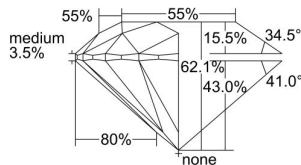

GIA®

FACSIMILE

GIA REPORT 7418491550

Verify this report at GIA.edu

GIA NATURAL DIAMOND DOSSIER®

December 05, 2021
GIA Report Number **7418491550**
Shape and Cutting Style ..... **Round Brilliant**
Measurements ..... **5.80 - 5.81 x 3.60 mm**

GRADING RESULTS

Carat Weight ..... **0.73 carat**
Color Grade ..... **I**
Clarity Grade **VS2**
Cut Grade ..... **Excellent**

ADDITIONAL GRADING INFORMATION

Polish ..... **Excellent**
Symmetry ..... **Excellent**
Fluorescence ..... **Faint**
Clarity Characteristics ..... **Cloud**
Inscription(s): **GIA 7418491550**

PROPORTIONS

Profile to actual proportions

GRADING SCALES

GIA COLOR SCALE	GIA CLARITY SCALE	GIA CUT SCALE	
D	FLAWLESS	EXCELLENT	
E	INTERNALLY FLAWLESS		
F		VVS₁	VERY GOOD
G	VVS₂		
H	VS₁	GOOD	
I	VS₂		
J	SI₁	FAIR	
K	SI₂		
L	I₁	POOR	
M			I₂
N	I₃		
O			
P			
Q			
R			
S			
T			
U			
V			
W			
X			
Y			
Z