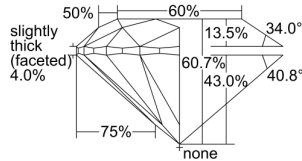

GIA®

FACSIMILE

GIA REPORT

1475176633

Verify this report at GIA.edu

GIA NATURAL DIAMOND DOSSIER®

July 27, 2023
GIA Report Number 1475176633
Shape and Cutting Style ..... Round Brilliant
Measurements ..... 6.19 - 6.21 x 3.77 mm

GRADING RESULTS

Carat Weight ..... 0.90 carat
Color Grade I
Clarity Grade S11
Cut Grade ..... Excellent

ADDITIONAL GRADING INFORMATION

Polish ..... Very Good
Symmetry ..... Very Good
Fluorescence ..... Medium Blue
Clarity Characteristics ..... Crystal, Cloud, Feather
Inscription(s): GIA 1475176633

PROPORTIONS

GRADING SCALES

GIA COLOR SCALE	GIA CLARITY SCALE	GIA CUT SCALE	
D	FLAWLESS	EXCELLENT	
E	INTERNALLY FLAWLESS		
F		VVS₁	VERY GOOD
G	VVS₂		
H	VS₁	GOOD	
I	VS₂		
J	S1₁	FAIR	
K	S1₂		
L	I₁	POOR	
M	I₂		
N	I₃		
O			
P			
Q			
R			
S			
T			
U			
V			
W			
X			
Y			
Z