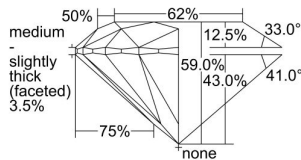

GIA®

FACSIMILE

GIA REPORT 6452939436

Verify this report at GIA.edu

GIA NATURAL DIAMOND DOSSIER®

March 01, 2023
GIA Report Number **6452939436**
Shape and Cutting Style ..... **Round Brilliant**
Measurements ..... **6.25 - 6.30 x 3.70 mm**

GRADING RESULTS

Carat Weight ..... **0.90 carat**
Color Grade ..... **G**
Clarity Grade **S12**
Cut Grade ..... **Excellent**

ADDITIONAL GRADING INFORMATION

Polish ..... **Excellent**
Symmetry ..... **Excellent**
Fluorescence ..... **None**
Clarity Characteristics..... **Crystal, Cloud, Feather**
Inscription(s): **GIA 6452939436**

PROPORTIONS

Profile to actual proportions

GRADING SCALES

GIA COLOR SCALE	GIA CLARITY SCALE	GIA CUT SCALE	
D	FLAWLESS	EXCELLENT	
E	INTERNALLY FLAWLESS		
F		VVS₁	VERY GOOD
G	VVS₂		
H	VS₁	GOOD	
I	VS₂		
J	S1₁	FAIR	
K	S1₂		
L	I₁	POOR	
M	I₂		
N	I₃		
O			
P			
Q			
R			
S			
T			
U			
V			
W			
X			
Y			
Z