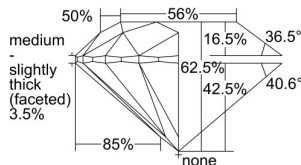

GIA®

FACSIMILE

GIA REPORT 1453658422

Verify this report at GIA.edu

GIA NATURAL DIAMOND DOSSIER®

January 20, 2023
GIA Report Number 1453658422
Shape and Cutting Style ..... Round Brilliant
Measurements ..... 6.14 - 6.19 x 3.85 mm

GRADING RESULTS

Carat Weight ..... 0.90 carat
Color Grade ..... F
Clarity Grade S11
Cut Grade ..... Excellent

ADDITIONAL GRADING INFORMATION

Polish ..... Excellent
Symmetry ..... Excellent
Fluorescence ..... Medium Blue
Clarity Characteristics ..... Crystal, Feather
Inscription(s): GIA 1453658422

PROPORTIONS

Profile to actual proportions

GRADING SCALES

GIA COLOR SCALE

COLORLESS	D
	E
	F
	G
	H
NEAR COLORLESS	I
	J
	K
	L
FAIN	M
	N
	O
	P
	R
	S
	T
	U
	V
	W
	X
	Y
LIGHT	Z

GIA CLARITY SCALE

FLAWLESS	VERY VERY SLIGHTLY INCLUDED	VVS₁	VVS₂	VS₁	VS₂	S1₁	S1₂	I₁	I₂	I₃	
											VERY SLIGHTLY INCLUDED
INTERNALLY FLAWLESS											

GIA CUT SCALE

EXCELLENT
VERY GOOD
GOOD
FAIR
POOR