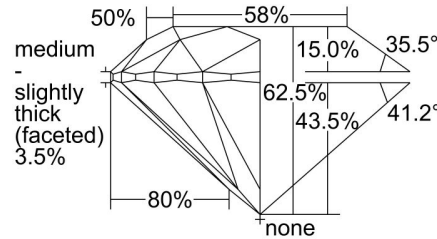

GIA NATURAL DIAMOND GRADING REPORT

August 10, 2022
 GIA Report Number 7446328292
 Shape and Cutting Style Round Brilliant
 Measurements 6.38 - 6.40 x 3.99 mm

GRADING RESULTS

Carat Weight 1.00 carat
 Color Grade H
 Clarity Grade SI2
 Cut Grade Excellent

PROPORTIONS

Profile to actual proportions

CLARITY CHARACTERISTICS

KEY TO SYMBOLS*

-  Twinning Wisp
-  Feather
-  Crystal
-  Cloud
-  Needle
-  Indented Natural

* Red symbols denote internal characteristics (inclusions). Green or black symbols denote external characteristics (blemishes). Diagram is an approximate representation of the diamond, and symbols shown indicate type, position, and approximate size of clarity characteristics. All clarity characteristics may not be shown. Details of finish are not shown.