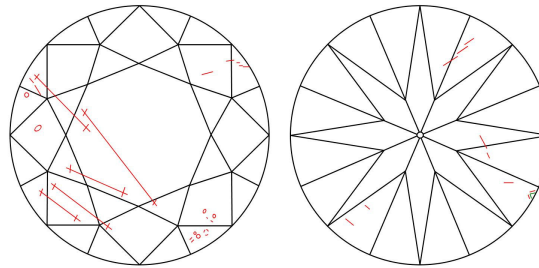

GIA NATURAL DIAMOND GRADING REPORT

August 10, 2022
 GIA Report Number 7446328292
 Shape and Cutting Style Round Brilliant
 Measurements 6.38 - 6.40 x 3.99 mm

GRADING RESULTS

Carat Weight 1.00 carat
 Color Grade H
 Clarity Grade SI2
 Cut Grade Excellent

PROPORTIONS

Profile to actual proportions

CLARITY CHARACTERISTICS

KEY TO SYMBOLS*

-  Twinning Wisp
-  Feather
-  Crystal
-  Cloud
-  Needle
-  Indented Natural

* Red symbols denote internal characteristics (inclusions). Green or black symbols denote external characteristics (blemishes). Diagram is an approximate representation of the diamond, and symbols shown indicate type, position, and approximate size of clarity characteristics. All clarity characteristics may not be shown. Details of finish are not shown.