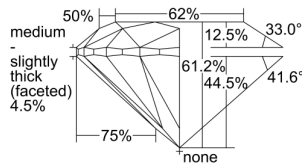

GIA®

FACSIMILE

GIA REPORT 1455344478

Verify this report at GIA.edu

GIA NATURAL DIAMOND DOSSIER®

December 09, 2022
GIA Report Number 1455344478
Shape and Cutting Style ..... Round Brilliant
Measurements ..... 6.18 - 6.22 x 3.79 mm

GRADING RESULTS

Carat Weight ..... 0.90 carat
Color Grade ..... F
Clarity Grade S11
Cut Grade ..... Excellent

ADDITIONAL GRADING INFORMATION

Polish ..... Excellent
Symmetry ..... Excellent
Fluorescence ..... None
Clarity Characteristics ..... Feather, Cloud
Inscription(s): GIA 1455344478

PROPORTIONS

Profile to actual proportions

GRADING SCALES

GIA COLOR SCALE	GIA CLARITY SCALE	GIA CUT SCALE	
D	FLAWLESS	EXCELLENT	
E	INTERNALLY FLAWLESS		
F		VVS₁	VERY GOOD
G	VVS₂		
H	VS₁	GOOD	
I	VS₂		
J	S1₁	FAIR	
K	S1₂		
L	I₁	POOR	
M	I₂		
N	I₃		
O			
P			
Q			
R			
S			
T			
U			
V			
W			
X			
Y			
Z