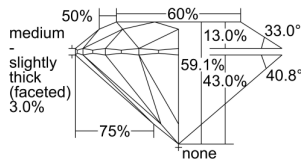

GIA®

FACSIMILE

GIA REPORT 6432137730

Verify this report at GIA.edu

GIA NATURAL DIAMOND DOSSIER®

April 20, 2022
GIA Report Number **6432137730**
Shape and Cutting Style ..... **Round Brilliant**
Measurements ..... **5.39 - 5.42 x 3.19 mm**

GRADING RESULTS

Carat Weight ..... **0.56 carat**
Color Grade ..... **G**
Clarity Grade **S12**
Cut Grade ..... **Excellent**

ADDITIONAL GRADING INFORMATION

Polish ..... **Excellent**
Symmetry ..... **Excellent**
Fluorescence ..... **None**
Clarity Characteristics..... **Crystal, Cloud**
Inscription(s): **GIA 6432137730**

PROPORTIONS

Profile to actual proportions

GRADING SCALES

GIA COLOR SCALE	GIA CLARITY SCALE	GIA CUT SCALE
COLOURLESS	FLAWLESS	EXCELLENT
D	INTERNALLY FLAWLESS	
E	VVS₁	VERY GOOD
F		
G	VS₁	GOOD
H		
I	SI₁	FAIR
J		
K	I₁	POOR
L		
M	I₂	
N		
O	I₃	
P		
Q		
R		
S		
T		
U		
V		
W		
X		
Y		
Z