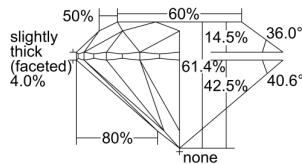

GIA®

FACSIMILE

GIA REPORT

6471176342

Verify this report at GIA.edu

GIA NATURAL DIAMOND DOSSIER®

July 26, 2023
GIA Report Number **6471176342**
Shape and Cutting Style ..... **Round Brilliant**
Measurements ..... **6.13 - 6.18 x 3.78 mm**

GRADING RESULTS

Carat Weight ..... **0.90 carat**
Color Grade ..... **I**
Clarity Grade **S11**
Cut Grade ..... **Excellent**

ADDITIONAL GRADING INFORMATION

Polish ..... **Excellent**
Symmetry ..... **Excellent**
Fluorescence ..... **None**
Clarity Characteristics ..... **Cloud, Crystal, Feather**
Inscription(s): **GIA 6471176342**

PROPORTIONS

Profile to actual proportions

GRADING SCALES

GIA COLOR SCALE

COLORLESS	D
	E
	F
	G
	H
	I
NEAR COLORLESS	J
	K
	L
FAIN	M
	N
	O
	P
	Q
	R
	S
	T
	U
	V
	W
	X
	Y
LIGHT	Z

GIA CLARITY SCALE

FLAWLESS	VERY VERY SLIGHTLY INCLUDED	VVS₁	VVS₂		
				VS₁	VS₂
INTERNALLY FLAWLESS	SLIGHTLY INCLUDED	SI₁	SI₂		
		I₁	I₂	I₃	

GIA CUT SCALE

EXCELLENT
VERY GOOD
GOOD
FAIR
POOR