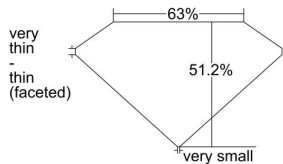

GIA®

FACSIMILE

GIA REPORT 6227167001

Verify this report at GIA.edu

GIA NATURAL DIAMOND DOSSIER®

November 20, 2021
GIA Report Number 6227167001
Shape and Cutting Style ..... Heart Brilliant
Measurements ..... 5.08 x 6.14 x 3.14 mm

GRADING RESULTS

Carat Weight ..... 0.54 carat
Color Grade I
Clarity Grade SI2

ADDITIONAL GRADING INFORMATION

Polish ..... Very Good
Symmetry ..... Very Good
Fluorescence ..... None
Clarity Characteristics ..... Feather, Cavity
Inscription(s): GIA 6227167001

PROPORTIONS

Profile not to actual proportions

GRADING SCALES

GIA COLOR SCALE		GIA CLARITY SCALE			
COLORLESS	D	VERY VERY SLIGHTLY INCLUDED	FLAWLESS		
	E		INTERNALLY FLAWLESS		
	F	VERY SLIGHTLY INCLUDED	VVS₁		
	G		VVS₂		
	H		VS₁		
	NEAR COLORLESS	I	SLIGHTLY INCLUDED	VS₂	
		J		SI₁	
		FAINT	K	INCLUDED	SI₂
			L		I₁
			M		I₂
VERT LIGHT	N	LIGHT	I₃		
	O				
	P				
	Q				
	R