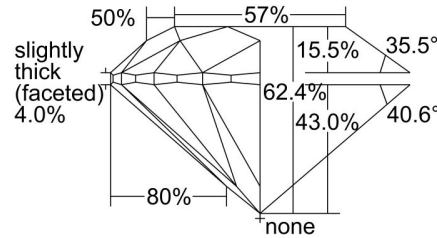

**GIA NATURAL DIAMOND GRADING REPORT**

September 05, 2022

GIA Report Number ..... 6442560906

Shape and Cutting Style ..... Round Brilliant

Measurements ..... 7.97 - 8.04 x 4.99 mm

**GRADING RESULTS**

Carat Weight ..... 2.01 carat

**Comments:** Clouds are not shown. Pinpoints are not shown.

**PROPORTIONS**

Profile to actual proportions

**CLARITY CHARACTERISTICS**

**KEY TO SYMBOLS\***

- Crystal
- △ Natural
- ~ Feather
- ∖ Needle
- ∩ Indented Natural

\* Red symbols denote internal characteristics (inclusions). Green or black symbols denote external characteristics (blemishes). Diagram is an approximate representation of the diamond, and symbols shown indicate type, position, and approximate size of clarity characteristics. All clarity characteristics may not be shown. Details of finish are not shown.