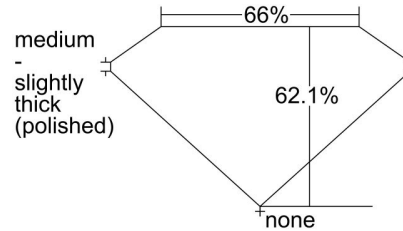

GIA NATURAL DIAMOND GRADING REPORT

July 10, 2023  
 GIA Report Number ..... 6472056307  
 Shape and Cutting Style ..... Emerald Cut  
 Measurements ..... 6.79 x 4.95 x 3.07 mm

GRADING RESULTS

Carat Weight ..... 1.01 carat  
 Color Grade ..... H  
 Clarity Grade ..... VS1

PROPORTIONS

Profile not to actual proportions

CLARITY CHARACTERISTICS

KEY TO SYMBOLS\*

- \ Needle
- ^ Natural

GRADING SCALES

GIA COLOR SCALE		GIA CLARITY SCALE	
COLOURLESS	D	VERY VERY SLIGHTLY INCLUDED	FLAWLESS
	E		INTERNALLY FLAWLESS
	F		VVS <sub>1</sub>
NEAR COLOURLESS	G	VERY SLIGHTLY INCLUDED	VVS <sub>2</sub>
	H		VS <sub>1</sub>
	I		VS <sub>2</sub>
FANT	J	SLIGHTLY INCLUDED	SI <sub>1</sub>
	K		SI <sub>2</sub>
	L		I <sub>1</sub>
VERY LIGHT	M	INCLUDED	I <sub>2</sub>
	N		I <sub>3</sub>
	O		
LIGHT	P		
	Q		
	R		
	S		
	T		
	U		
	V		
W			
X			
Y			
Z			