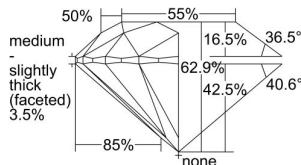

GIA®

FACSIMILE

GIA REPORT 6432073592

Verify this report at GIA.edu

GIA NATURAL DIAMOND DOSSIER®

April 14, 2022
GIA Report Number **6432073592**
Shape and Cutting Style ..... **Round Brilliant**
Measurements ..... **5.34 - 5.37 x 3.37 mm**

GRADING RESULTS

Carat Weight ..... **0.60 carat**
Color Grade ..... **H**
Clarity Grade **S11**
Cut Grade ..... **Excellent**

ADDITIONAL GRADING INFORMATION

Polish ..... **Excellent**
Symmetry ..... **Excellent**
Fluorescence ..... **None**
Clarity Characteristics..... **Crystal, Cloud**
Inscription(s): **GIA 6432073592**

PROPORTIONS

Profile to actual proportions

GRADING SCALES

GIA COLOR SCALE

COLOREDNESS	D
	E
	F
	G
	H
	I
	J
NEAR COLORLESS	K
	L
FAIN	M
	N
	O
	P
VERY LIGHT	R
	S
	T
	U
	V
	W
	X
	Y
LIGHT	Z

GIA CLARITY SCALE

VERY VERY SLIGHTLY INCLUDED	FLAWLESS
	INTERNALLY FLAWLESS
VERY SLIGHTLY INCLUDED	VVS₁
	VVS₂
SLIGHTLY INCLUDED	VS₁
	VS₂
INCLUDED	SI₁
	SI₂
	I₁
	I₂
	I₃

GIA CUT SCALE

EXCELLENT
VERY GOOD
GOOD
FAIR
POOR