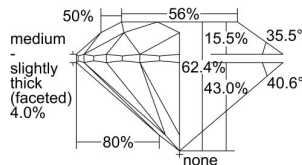

GIA®

FACSIMILE

GIA REPORT

7423521601

Verify this report at GIA.edu

GIA NATURAL DIAMOND DOSSIER®

March 01, 2022

GIA Report Number 7423521601

Shape and Cutting Style ..... Round Brilliant

Measurements ..... 5.15 - 5.19 x 3.23 mm

GRADING RESULTS

Carat Weight ..... 0.53 carat

Color Grade ..... F

Clarity Grade S11

Cut Grade ..... Excellent

ADDITIONAL GRADING INFORMATION

Polish ..... Excellent

Symmetry ..... Excellent

Fluorescence ..... None

Clarity Characteristics..... Cloud, Crystal, Feather

Inscription(s): GIA 7423521601

PROPORTIONS

Profile to actual proportions

GRADING SCALES

GIA COLOR SCALE

COLORESS	D
	E
	F
	G
	H
	I
	J
NEAR COLORESS	K
	L
Faint	M
	N
	O
	P
	Q
	R
	S
	T
	U
	V
	W
	X
	Y
Light	Z

GIA CLARITY SCALE

VERY VERY SLIGHTLY INCLUDED	FLAWLESS
	INTERNALLY FLAWLESS
VERY SLIGHTLY INCLUDED	VVS₁
	VVS₂
SLIGHTLY INCLUDED	VS₁
	VS₂
INCLUDED	S1₁
	S1₂
	I₁
	I₂
	I₃

GIA CUT SCALE

EXCELLENT	VERY GOOD	GOOD	FAIR	POOR