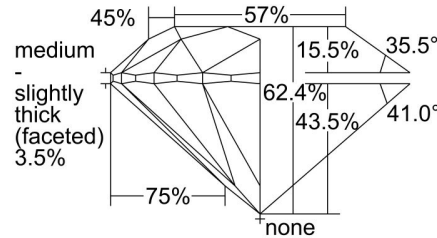

GIA NATURAL DIAMOND GRADING REPORT

September 12, 2022
 GIA Report Number 6445627842
 Shape and Cutting Style Round Brilliant
 Measurements 5.94 - 5.96 x 3.71 mm

GRADING RESULTS

Carat Weight 0.81 carat
 Color Grade H
 Clarity Grade I2
 Cut Grade Excellent

ADDITIONAL GRADING INFORMATION

Polish Excellent
 Symmetry Excellent
 Fluorescence None
Comments: Additional clouds are not shown. Pinpoints are not shown.

PROPORTIONS

Profile to actual proportions

CLARITY CHARACTERISTICS

KEY TO SYMBOLS*

-  Feather
-  Crystal
-  Cloud
-  Needle
-  Indented Natural

* Red symbols denote internal characteristics (inclusions). Green or black symbols denote external characteristics (blemishes). Diagram is an approximate representation of the diamond, and symbols shown indicate type, position, and approximate size of clarity characteristics. All clarity characteristics may not be shown. Details of finish are not shown.