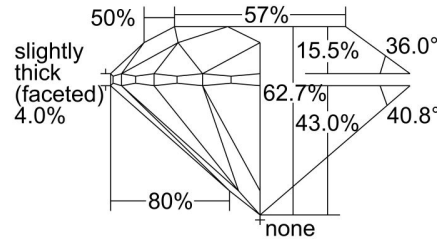

**GIA NATURAL DIAMOND GRADING REPORT**

October 23, 2019  
 GIA Report Number ..... 1338938624  
 Shape and Cutting Style ..... Round Brilliant  
 Measurements ..... 6.92 - 6.94 x 4.34 mm

**GRADING RESULTS**

Carat Weight ..... 1.30 carat  
 Color Grade ..... E  
 Clarity Grade ..... SI2  
 Cut Grade ..... Very Good

**ADDITIONAL GRADING INFORMATION**

Polish ..... Excellent  
 Symmetry ..... Excellent  
 Fluorescence ..... None  
 Inscription(s): GIA 1338938624

**Comments:** Additional clouds are not shown. Pinpoints are not shown.

**PROPORTIONS**

Profile to actual proportions

**CLARITY CHARACTERISTICS**

**KEY TO SYMBOLS\***

- Crystal
- ◉ Cloud
- ~ Feather
- \\ Needle

\* Red symbols denote internal characteristics (inclusions). Green or black symbols denote external characteristics (blemishes). Diagram is an approximate representation of the diamond, and symbols shown indicate type, position, and approximate size of clarity characteristics. All clarity characteristics may not be shown. Details of finish are not shown.