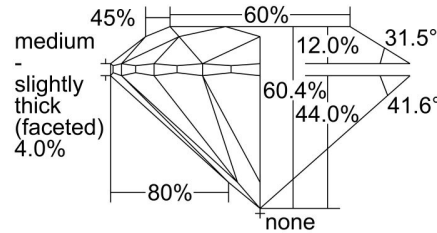

**GIA NATURAL DIAMOND GRADING REPORT**

 January 07, 2022  
 GIA Report Number ..... 2414819616  
 Shape and Cutting Style ..... Round Brilliant  
 Measurements ..... 7.27 - 7.29 x 4.40 mm

**GRADING RESULTS**

 Carat Weight ..... 1.42 carat  
 Color Grade ..... G  
 Clarity Grade ..... VS1  
 Cut Grade ..... Excellent

**ADDITIONAL GRADING INFORMATION**

 Polish ..... Excellent  
 Symmetry ..... Excellent  
 Fluorescence ..... None  
 Inscription(s): GIA 2414819616

**Comments:** Additional clouds, pinpoints and surface graining are not shown.

**PROPORTIONS**

Profile to actual proportions

**CLARITY CHARACTERISTICS**

**KEY TO SYMBOLS\***

-  Cloud
-  Crystal
-  Feather
-  Needle

\* Red symbols denote internal characteristics (inclusions). Green or black symbols denote external characteristics (blemishes). Diagram is an approximate representation of the diamond, and symbols shown indicate type, position, and approximate size of clarity characteristics. All clarity characteristics may not be shown. Details of finish are not shown.