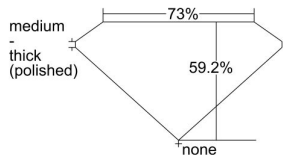

GIA®

FACSIMILE

GIA REPORT 6472214110

Verify this report at GIA.edu

GIA NATURAL DIAMOND DOSSIER®

August 01, 2023
GIA Report Number 6472214110
Shape and Cutting Style ..... Rectangular Step Cut
Measurements ..... 6.30 x 3.39 x 2.01 mm

GRADING RESULTS

Carat Weight ..... 0.43 carat
Color Grade ..... E
Clarity Grade VS1

ADDITIONAL GRADING INFORMATION

Polish ..... Excellent
Symmetry ..... Very Good
Fluorescence ..... None
Clarity Characteristics..... Feather, Cloud
Inscription(s): GIA 6472214110

PROPORTIONS

Profile not to actual proportions

GRADING SCALES

GIA COLOR SCALE		GIA CLARITY SCALE			
COLORLESS	D	VERY VERY SLIGHTLY INCLUDED	FLAWLESS		
	E		INTERNALLY FLAWLESS		
	F	VERY SLIGHTLY INCLUDED	VVS₁		
	G		VVS₂		
	H		VS₁		
	NEAR COLORLESS	I	SLIGHTLY INCLUDED	VS₂	
		J		SI₁	
		FAINT	K	INCLUDED	SI₂
			L		I₁
			M		I₂
VERT LIGHT	N	LIGHT	I₃		
	O				
	P				
	Q				
	R