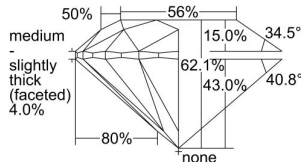

GIA®

FACSIMILE

GIA NATURAL DIAMOND DOSSIER®

February 25, 2022

GIA Report Number 7423500563

Shape and Cutting Style ..... Round Brilliant

Measurements ..... 5.40 - 5.43 x 3.36 mm

GRADING RESULTS

Carat Weight ..... 0.61 carat

Color Grade ..... H

Clarity Grade SI2

Cut Grade ..... Excellent

ADDITIONAL GRADING INFORMATION

Polish ..... Excellent

Symmetry ..... Excellent

Fluorescence ..... None

Clarity Characteristics..... Crystal, Feather

Inscription(s): GIA 7423500563

GIA REPORT 7423500563

Verify this report at GIA.edu

PROPORTIONS

Profile to actual proportions

GRADING SCALES

GIA COLOR SCALE

COLORED	D
	E
	F
	G
	H
	I
	J
NEAR COLORLESS	K
	L
	M
Faint	N
	O
	P
	Q
	R
	S
	T
	U
	V
	W
	X
	Y
Light	Z

GIA CLARITY SCALE

GIA CUT SCALE