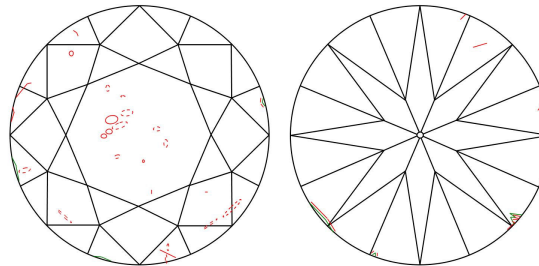

GIA NATURAL DIAMOND GRADING REPORT

March 15, 2023
 GIA Report Number 7466053900
 Shape and Cutting Style Round Brilliant
 Measurements 7.93 - 7.99 x 4.99 mm

GRADING RESULTS

Carat Weight 2.00 carat
 Color Grade I
 Clarity Grade SI1
 Cut Grade Excellent

ADDITIONAL GRADING INFORMATION

Polish Excellent
 Symmetry Excellent
 Fluorescence None
 Inscription(s): GIA 7466053900

Comments: Additional clouds are not shown. Pinpoints are not shown.

PROPORTIONS

Profile to actual proportions

CLARITY CHARACTERISTICS

KEY TO SYMBOLS*

- Crystal
- ◡ Indented Natural
- ~ Feather
- ∖ Needle
- ☉ Cloud
- △ Natural
- ◐ Cavity

* Red symbols denote internal characteristics (inclusions). Green or black symbols denote external characteristics (blemishes). Diagram is an approximate representation of the diamond, and symbols shown indicate type, position, and approximate size of clarity characteristics. All clarity characteristics may not be shown. Details of finish are not shown.