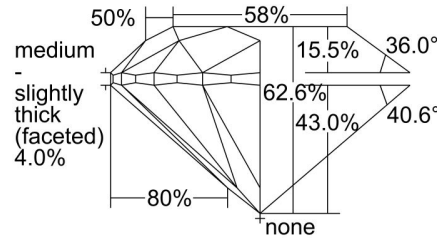

GIA NATURAL DIAMOND GRADING REPORT

March 15, 2023
 GIA Report Number 7466053900
 Shape and Cutting Style Round Brilliant
 Measurements 7.93 - 7.99 x 4.99 mm

GRADING RESULTS

Carat Weight 2.00 carat
 Color Grade I
 Clarity Grade SI1
 Cut Grade Excellent

ADDITIONAL GRADING INFORMATION

Polish Excellent
 Symmetry Excellent
 Fluorescence None
 Inscription(s): GIA 7466053900

Comments: Additional clouds are not shown. Pinpoints are not shown.

PROPORTIONS

Profile to actual proportions

CLARITY CHARACTERISTICS

KEY TO SYMBOLS*

- Crystal
- ◡ Indented Natural
- ~ Feather
- ∖ Needle
- ☉ Cloud
- △ Natural
- ◐ Cavity

* Red symbols denote internal characteristics (inclusions). Green or black symbols denote external characteristics (blemishes). Diagram is an approximate representation of the diamond, and symbols shown indicate type, position, and approximate size of clarity characteristics. All clarity characteristics may not be shown. Details of finish are not shown.