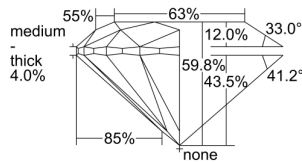

GIA®

FACSIMILE

GIA REPORT 1216987934

Verify this report at GIA.edu

GIA NATURAL DIAMOND DOSSIER®

September 10, 2021
GIA Report Number 1216987934
Shape and Cutting Style ..... Round Brilliant
Measurements ..... 5.86 - 5.88 x 3.51 mm

GRADING RESULTS

Carat Weight ..... 0.74 carat
Color Grade ..... J
Clarity Grade I1
Cut Grade ..... Very Good

ADDITIONAL GRADING INFORMATION

Polish ..... Excellent
Symmetry ..... Very Good
Fluorescence ..... Faint
Clarity Characteristics ..... Crystal
Inscription(s): GIA 1216987934

PROPORTIONS

Profile to actual proportions

GRADING SCALES

GIA COLOR SCALE	GIA CLARITY SCALE	GIA CUT SCALE	
D	FLAWLESS	EXCELLENT	
E	INTERNALLY FLAWLESS		
F		VVS₁	VERY GOOD
G	VVS₂		
H	VS₁	GOOD	
I	VS₂		
J	SI₁	FAIR	
K	SI₂		
L	I₁	POOR	
M	I₂		
N	I₃		
O			
P			
Q			
R			
S			
T			
U			
V			
W			
X			
Y			
Z