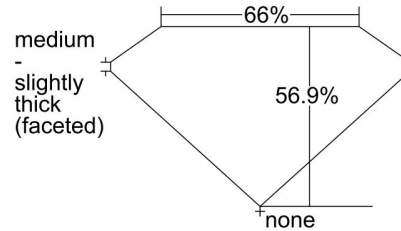

GIA NATURAL DIAMOND GRADING REPORT

May 09, 2023  
 GIA Report Number ..... 7468543735  
 Shape and Cutting Style ..... Oval Brilliant  
 Measurements ..... 8.24 x 5.97 x 3.40 mm

GRADING RESULTS

Carat Weight ..... 1.01 carat  
 Color Grade ..... G  
 Clarity Grade ..... SI1

PROPORTIONS

Profile not to actual proportions

CLARITY CHARACTERISTICS

KEY TO SYMBOLS\*

- Crystal
- ∖ Needle

\* Red symbols denote internal characteristics (inclusions). Green or black symbols denote external characteristics (blemishes). Diagram is an approximate representation of the diamond, and symbols shown indicate type, position, and approximate size of clarity characteristics. All clarity characteristics may not be shown. Details of finish are not shown.