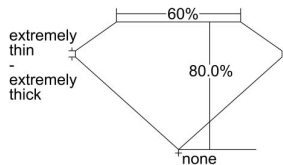

GIA®

FACSIMILE

GIA REPORT 7418449988

Verify this report at GIA.edu

GIA NATURAL DIAMOND DOSSIER®

November 29, 2021
GIA Report Number **7418449988**
Shape and Cutting Style ..... **Cut-Cornered Rectangular Modified Brilliant**
Measurements ..... **5.86 x 4.37 x 3.50 mm**

GRADING RESULTS

Carat Weight ..... **0.84 carat**
Color Grade ..... **J**
Clarity Grade **S11**

ADDITIONAL GRADING INFORMATION

Polish ..... **Very Good**
Symmetry ..... **Very Good**
Fluorescence ..... **None**
Clarity Characteristics ..... **Cloud, Crystal, Feather**
Inscription(s): **GIA 7418449988**

PROPORTIONS

Profile not to actual proportions

GRADING SCALES

GIA COLOR SCALE		GIA CLARITY SCALE			
COLORLESS	D	VERY VERY SLIGHTLY INCLUDED	FLAWLESS		
	E		INTERNALLY FLAWLESS		
	F	VERY SLIGHTLY INCLUDED	VVS₁		
	G		VVS₂		
	H		VS₁		
	NEAR COLORLESS	I	SLIGHTLY INCLUDED	VS₂	
		J		S1₁	
		FAINT	K	INCLUDED	S1₂
			L		I₁
			M		I₂
VERT LIGHT	N	INCLUDED	I₃		
	O				
	P				
	Q				
	R				
LIGHT	S				
	T				
	U				
	V				
	W				
	X				
	Y				
	Z