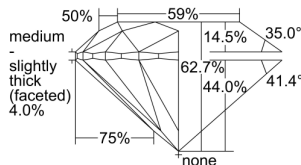

GIA®

FACSIMILE

GIA REPORT 1435382381

Verify this report at GIA.edu

GIA NATURAL DIAMOND DOSSIER®

May 13, 2022
GIA Report Number 1435382381
Shape and Cutting Style ..... Round Brilliant
Measurements ..... 5.65 - 5.69 x 3.55 mm

GRADING RESULTS

Carat Weight ..... 0.71 carat
Color Grade ..... F
Clarity Grade S11
Cut Grade ..... Excellent

ADDITIONAL GRADING INFORMATION

Polish ..... Excellent
Symmetry ..... Excellent
Fluorescence ..... Faint
Clarity Characteristics ..... Crystal, Feather
Inscription(s): GIA 1435382381

PROPORTIONS

Profile to actual proportions

GRADING SCALES

GIA COLOR SCALE	GIA CLARITY SCALE	GIA CUT SCALE
D	FLAWLESS	EXCELLENT
E	FLAWLESS	
F	INTERNALLY FLAWLESS	VERY GOOD
G	FLAWLESS	
H	VVS₁	GOOD
I	VVS₂	
J	VS₁	FAIR
K	VS₂	
L	S1₁	POOR
M	S1₂	
N	I₁	
O	I₂	
P	I₃	
Q		
R		
S		
T		
U		
V		
W		
X		
Y		
Z