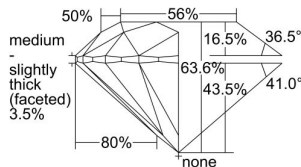

GIA®

FACSIMILE

GIA REPORT 3405792329

Verify this report at GIA.edu

GIA NATURAL DIAMOND DOSSIER®

October 13, 2021
GIA Report Number **3405792329**
Shape and Cutting Style ..... **Round Brilliant**
Measurements ..... **5.20 - 5.25 x 3.32 mm**

GRADING RESULTS

Carat Weight ..... **0.56 carat**
Color Grade ..... **G**
Clarity Grade **S11**
Cut Grade ..... **Excellent**

ADDITIONAL GRADING INFORMATION

Polish ..... **Excellent**
Symmetry ..... **Excellent**
Fluorescence ..... **None**
Clarity Characteristics ..... **Crystal, Cloud**
Inscription(s): **GIA 3405792329**

PROPORTIONS

Profile to actual proportions

GRADING SCALES

GIA COLOR SCALE

COLORLESS	D
	E
	F
	G
	H
	I
	J
NEAR COLORLESS	K
	L
Faint	M
	N
	O
	P
Very Light	R
	S
	T
	U
	V
	W
	X
	Y
Light	Z

GIA CLARITY SCALE

FLAWLESS	VERY VERY SLIGHTLY INCLUDED	VVS₁	VVS₂	VS₁	VS₂	S1₁	S1₂	I₁	I₂	I₃	
											INTERNAL FLAWLESS

GIA CUT SCALE

EXCELLENT
VERY GOOD
GOOD
FAIR
POOR