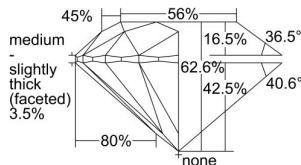

GIA®

FACSIMILE

GIA REPORT 6455352036

Verify this report at GIA.edu

GIA NATURAL DIAMOND DOSSIER®

December 12, 2022
GIA Report Number 6455352036
Shape and Cutting Style ..... Round Brilliant
Measurements ..... 5.05 - 5.08 x 3.17 mm

GRADING RESULTS

Carat Weight ..... 0.50 carat
Color Grade ..... J
Clarity Grade SI2
Cut Grade ..... Excellent

ADDITIONAL GRADING INFORMATION

Polish ..... Excellent
Symmetry ..... Excellent
Fluorescence ..... None
Clarity Characteristics ..... Crystal, Cloud
Inscription(s): GIA 6455352036

PROPORTIONS

Profile to actual proportions