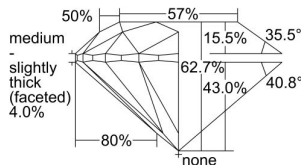

GIA®

FACSIMILE

GIA REPORT

3435103406

Verify this report at GIA.edu

GIA NATURAL DIAMOND DOSSIER®

April 19, 2022
GIA Report Number **3435103406**
Shape and Cutting Style ..... **Round Brilliant**
Measurements ..... **5.94 - 5.99 x 3.74 mm**

GRADING RESULTS

Carat Weight ..... **0.83 carat**
Color Grade ..... **H**
Clarity Grade **S12**
Cut Grade ..... **Excellent**

ADDITIONAL GRADING INFORMATION

Polish ..... **Excellent**
Symmetry ..... **Excellent**
Fluorescence ..... **Medium Blue**
Clarity Characteristics..... **Crystal, Cloud, Feather**
Inscription(s): **GIA 3435103406**

PROPORTIONS

Profile to actual proportions

GRADING SCALES

GIA COLOR SCALE

COLORED	D
	E
	F
	G
	H
	I
	J
NEAR COLORLESS	K
	L
	M
	N
	O
	P
	Q
	R
	S
	T
	U
	V
	W
	X
	Y
	Z

GIA CLARITY SCALE

VERY VERY SLIGHTLY INCLUDED	FLAWLESS
	INTERNALLY FLAWLESS
VERY SLIGHTLY INCLUDED	VVS₁
	VVS₂
SLIGHTLY INCLUDED	VS₁
	VS₂
INCLUDED	I₁
	I₂
	I₃

GIA CUT SCALE

EXCELLENT
VERY GOOD
GOOD
FAIR
POOR