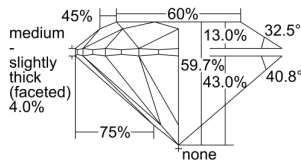

GIA®

FACSIMILE

GIA REPORT 6432433570

Verify this report at GIA.edu

GIA NATURAL DIAMOND DOSSIER®

May 17, 2022
GIA Report Number **6432433570**
Shape and Cutting Style ..... **Round Brilliant**
Measurements ..... **5.19 - 5.23 x 3.11 mm**

GRADING RESULTS

Carat Weight ..... **0.52 carat**
Color Grade ..... **G**
Clarity Grade **S11**
Cut Grade ..... **Excellent**

ADDITIONAL GRADING INFORMATION

Polish ..... **Excellent**
Symmetry ..... **Excellent**
Fluorescence ..... **None**
Clarity Characteristics..... **Crystal, Feather**
Inscription(s): **GIA 6432433570**

PROPORTIONS

Profile to actual proportions

GRADING SCALES

GIA COLOR SCALE	GIA CLARITY SCALE	GIA CUT SCALE
D	FLAWLESS	EXCELLENT
E	INTERNALLY FLAWLESS	
F	VVS₁	VERY GOOD
G		
H	VS₁	GOOD
I		
J	VS₂	FAIR
K		
L	SI₁	POOR
M		
N	I₁	
O		
P	I₂	
Q		
R	I₃	
S		
T		
U		
V		
W		
X		
Y		
Z