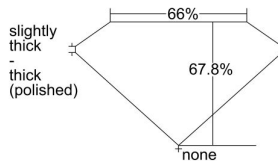

GIA®

FACSIMILE

GIA REPORT 2467429849

Verify this report at GIA.edu

GIA NATURAL DIAMOND DOSSIER®

April 26, 2023
GIA Report Number 2467429849
Shape and Cutting Style ..... Emerald Cut
Measurements ..... 5.35 x 3.76 x 2.55 mm

GRADING RESULTS

Carat Weight ..... 0.50 carat
Color Grade ..... F
Clarity Grade VS1

ADDITIONAL GRADING INFORMATION

Polish ..... Excellent
Symmetry ..... Excellent
Fluorescence ..... Faint
Clarity Characteristics ..... Crystal, Cloud, Pinpoint
Inscription(s): GIA 2467429849

PROPORTIONS

Profile not to actual proportions

GRADING SCALES

GIA COLOR SCALE		GIA CLARITY SCALE			
COLORLESS	D	VERY VERY SLIGHTLY INCLUDED	FLAWLESS		
	E		INTERNALLY FLAWLESS		
	F	VERY SLIGHTLY INCLUDED	VVS₁		
	G		VVS₂		
	H		VS₁		
	NEAR COLORLESS	I	SLIGHTLY INCLUDED	VS₂	
		J		SI₁	
		FAINT	K	INCLUDED	SI₂
			L		I₁
			M		I₂
VERT LIGHT	N	LIGHT	I₃		
	O				
	P				
	Q				
	R