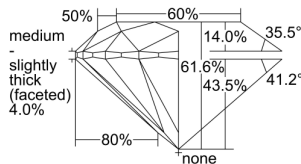

GIA®

FACSIMILE

GIA REPORT 6411368770

Verify this report at GIA.edu

GIA NATURAL DIAMOND DOSSIER®

November 25, 2021
GIA Report Number **6411368770**
Shape and Cutting Style ..... **Round Brilliant**
Measurements ..... **5.08 - 5.10 x 3.13 mm**

GRADING RESULTS

Carat Weight ..... **0.50 carat**
Color Grade ..... **F**
Clarity Grade **S11**
Cut Grade ..... **Excellent**

ADDITIONAL GRADING INFORMATION

Polish ..... **Excellent**
Symmetry ..... **Excellent**
Fluorescence ..... **Medium Blue**
Clarity Characteristics ..... **Crystal**
Inscription(s): **GIA 6411368770**

PROPORTIONS

Profile to actual proportions

GRADING SCALES

GIA COLOR SCALE	GIA CLARITY SCALE	GIA CUT SCALE	
D	FLAWLESS	EXCELLENT	
E	INTERNALLY FLAWLESS		
F		VVS₁	VERY GOOD
G	VVS₂		
H	VS₁	GOOD	
I	VS₂		
J	S1₁	FAIR	
K	S1₂		
L	I₁	POOR	
M	I₂		
N	I₃		
O			
P			
Q			
R			
S			
T			
U			
V			
W			
X			
Y			
Z