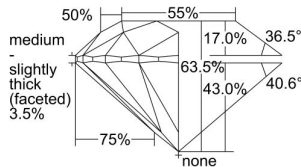

GIA®

FACSIMILE

GIA REPORT 2474126214

Verify this report at GIA.edu

GIA NATURAL DIAMOND DOSSIER®

July 17, 2023
GIA Report Number 2474126214
Shape and Cutting Style ..... Round Brilliant
Measurements ..... 6.07 - 6.12 x 3.87 mm

GRADING RESULTS

Carat Weight ..... 0.90 carat
Color Grade ..... G
Clarity Grade S11
Cut Grade ..... Excellent

ADDITIONAL GRADING INFORMATION

Polish ..... Excellent
Symmetry ..... Excellent
Fluorescence ..... Faint
Clarity Characteristics ..... Crystal
Inscription(s): GIA 2474126214

PROPORTIONS

Profile to actual proportions