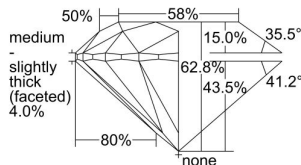

GIA®

FACSIMILE

GIA REPORT 2437468882

Verify this report at GIA.edu

GIA NATURAL DIAMOND DOSSIER®

May 19, 2022
GIA Report Number **2437468882**
Shape and Cutting Style ..... **Round Brilliant**
Measurements ..... **5.05 - 5.09 x 3.19 mm**

GRADING RESULTS

Carat Weight ..... **0.51 carat**
Color Grade ..... **G**
Clarity Grade **S11**
Cut Grade ..... **Excellent**

ADDITIONAL GRADING INFORMATION

Polish ..... **Excellent**
Symmetry ..... **Excellent**
Fluorescence ..... **None**
Clarity Characteristics..... **Crystal, Cloud**
Inscription(s): **GIA 2437468882**

PROPORTIONS

Profile to actual proportions