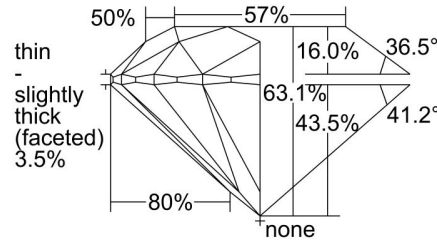

GIA NATURAL DIAMOND GRADING REPORT

August 08, 2023  
 GIA Report Number ..... 1473301666  
 Shape and Cutting Style ..... Round Brilliant  
 Measurements ..... 8.01 - 8.05 x 5.06 mm

GRADING RESULTS

Carat Weight ..... 2.01 carat  
 Color Grade ..... K, Faint Brown  
 Clarity Grade ..... VS2  
 Cut Grade ..... Excellent

PROPORTIONS

Profile to actual proportions

CLARITY CHARACTERISTICS

KEY TO SYMBOLS\*

- Cloud
- Feather
- Cavity
- Crystal
- Indented Natural
- Needle
- Natural

\* Red symbols denote internal characteristics (inclusions). Green or black symbols denote external characteristics (blemishes). Diagram is an approximate representation of the diamond, and symbols shown indicate type, position, and approximate size of clarity characteristics. All clarity characteristics may not be shown. Details of finish are not shown.