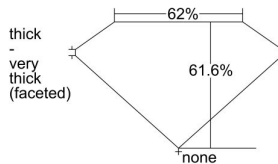

GIA®

FACSIMILE

GIA REPORT 6452447985

Verify this report at GIA.edu

GIA NATURAL DIAMOND DOSSIER®

December 23, 2022
GIA Report Number **6452447985**
Shape and Cutting Style ..... **Pear Brilliant**
Measurements ..... **7.99 x 4.81 x 2.97 mm**

GRADING RESULTS

Carat Weight ..... **0.71 carat**
Color Grade ..... **H**
Clarity Grade **S11**

ADDITIONAL GRADING INFORMATION

Polish ..... **Excellent**
Symmetry ..... **Excellent**
Fluorescence ..... **None**
Clarity Characteristics ..... **Crystal**
Inscription(s): **GIA 6452447985**

PROPORTIONS

Profile not to actual proportions

GRADING SCALES

GIA COLOR SCALE		GIA CLARITY SCALE				
COLORLESS	D	VERY VERY SLIGHTLY INCLUDED	FLAWLESS			
	E		INTERNALLY FLAWLESS			
	F		VVS₁			
	NEAR COLORLESS	G	VERY SLIGHTLY INCLUDED	VVS₂		
		H		VS₁		
		FAINT	I	SLIGHTLY INCLUDED	VS₂	
			J		S1₁	
			LIGHT	K	INCLUDED	S1₂
	L	I₁				
	M	I₂				
N						
O	I₃					
P						
Q						
R						
S						
T						
U						
V						
W						
X						
Y						
Z