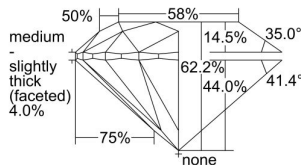

GIA®

FACSIMILE

GIA REPORT 6422878517

Verify this report at GIA.edu

GIA NATURAL DIAMOND DOSSIER®

March 31, 2022
GIA Report Number **6422878517**
Shape and Cutting Style ..... **Round Brilliant**
Measurements ..... **5.73 - 5.76 x 3.57 mm**

GRADING RESULTS

Carat Weight ..... **0.73 carat**
Color Grade ..... **I**
Clarity Grade **S12**
Cut Grade ..... **Excellent**

ADDITIONAL GRADING INFORMATION

Polish ..... **Excellent**
Symmetry ..... **Excellent**
Fluorescence ..... **None**
Clarity Characteristics ..... **Cloud**
Inscription(s): **GIA 6422878517**

PROPORTIONS

Profile to actual proportions

GRADING SCALES

GIA COLOR SCALE	GIA CLARITY SCALE	GIA CUT SCALE	
D	FLAWLESS	EXCELLENT	
E	INTERNALLY FLAWLESS		
F		VVS₁	VERY GOOD
G	VVS₂		
H	VS₁	GOOD	
I	VS₂		
J	S1₁	FAIR	
K	S1₂		
L	I₁	POOR	
M	I₂		
N	I₃		
O			
P			
Q			
R			
S			
T			
U			
V			
W			
X			
Y			
Z