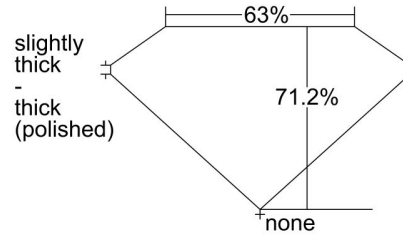

GIA NATURAL DIAMOND GRADING REPORT

December 14, 2022
 GIA Report Number 1459333620
 Shape and Cutting Style Emerald Cut
 Measurements 7.24 x 5.52 x 3.93 mm

GRADING RESULTS

Carat Weight 1.51 carat
 Color Grade I
 Clarity Grade SI1

ADDITIONAL GRADING INFORMATION

Polish Excellent
 Symmetry Excellent
 Fluorescence None
 Inscription(s): GIA 1459333620

Comments: Additional clouds are not shown. Pinpoints are not shown.

PROPORTIONS

Profile not to actual proportions

* Red symbols denote internal characteristics (inclusions). Green or black symbols denote external characteristics (blemishes). Diagram is an approximate representation of the diamond, and symbols shown indicate type, position, and approximate size of clarity characteristics. All clarity characteristics may not be shown. Details of finish are not shown.