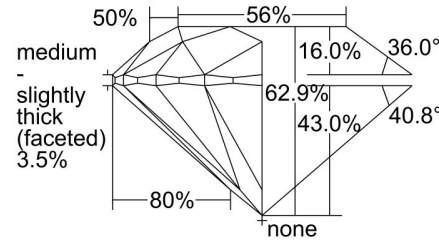

**GIA NATURAL DIAMOND GRADING REPORT**

November 08, 2022

GIA Report Number ..... 7451138100

Shape and Cutting Style ..... Round Brilliant

Measurements ..... 6.41 - 6.46 x 4.05 mm

**GRADING RESULTS**

Carat Weight ..... 1.03 carat

**Comments:** Clouds, pinpoints, internal graining and surface graining are not shown.

**PROPORTIONS**

Profile to actual proportions

**CLARITY CHARACTERISTICS**

**KEY TO SYMBOLS\***

-  Needle
-  Crystal
-  Feather

\* Red symbols denote internal characteristics (inclusions). Green or black symbols denote external characteristics (blemishes). Diagram is an approximate representation of the diamond, and symbols shown indicate type, position, and approximate size of clarity characteristics. All clarity characteristics may not be shown. Details of finish are not shown.