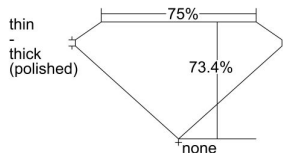

GIA®

FACSIMILE

GIA REPORT 2447208421

Verify this report at GIA.edu

GIA NATURAL DIAMOND DOSSIER®

August 01, 2022
GIA Report Number **2447208421**
Shape and Cutting Style ..... **Square Modified Brilliant**
Measurements ..... **4.95 x 4.83 x 3.55 mm**

GRADING RESULTS

Carat Weight ..... **0.70 carat**
Color Grade ..... **G**
Clarity Grade **S11**

ADDITIONAL GRADING INFORMATION

Polish ..... **Very Good**
Symmetry ..... **Very Good**
Fluorescence ..... **None**
Clarity Characteristics..... **Cloud, Feather, Crystal, Cavity**
Inscription(s): **GIA 2447208421**

PROPORTIONS

Profile not to actual proportions

GRADING SCALES

GIA COLOR SCALE		GIA CLARITY SCALE			
COLORLESS	D	VERY VERY SLIGHTLY INCLUDED	FLAWLESS		
	E		INTERNALLY FLAWLESS		
	F		VVS₁		
	NEAR COLORLESS	G	VERY SLIGHTLY INCLUDED	VVS₂	
		H		VS₁	
		FAINT	I	SLIGHTLY INCLUDED	VS₂
			J		S1₁
			K	S1₂	
	LIGHT	L	INCLUDED	I₁	
		M		I₂	
N		I₃			
O					
P					
Q					
R