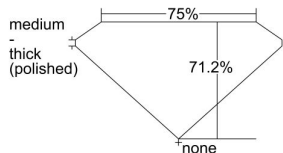

GIA®

FACSIMILE

GIA REPORT 6445722966

Verify this report at GIA.edu

GIA NATURAL DIAMOND DOSSIER®

September 22, 2022
GIA Report Number 6445722966
Shape and Cutting Style ..... Square Modified Brilliant
Measurements ..... 5.10 x 4.90 x 3.49 mm

GRADING RESULTS

Carat Weight ..... 0.70 carat
Color Grade ..... G
Clarity Grade VVS2

ADDITIONAL GRADING INFORMATION

Polish ..... Excellent
Symmetry ..... Very Good
Fluorescence ..... None
Clarity Characteristics ..... Feather, Pinpoint
Inscription(s): GIA 6445722966

PROPORTIONS

Profile not to actual proportions

GRADING SCALES

GIA COLOR SCALE		GIA CLARITY SCALE			
COLORLESS	D	VERY VERY SLIGHTLY INCLUDED	FLAWLESS		
	E		INTERNALLY FLAWLESS		
	F		VVS₁		
	NEAR COLORLESS	G	VERY SLIGHTLY INCLUDED	VVS₂	
		H		VS₁	
		FANT	I	SLIGHTLY INCLUDED	VS₂
			J		SI₁
	LIGHT	K	INCLUDED	SI₂	
		L		I₁	
		M	NOT LISTED	I₂	
N		I₃			
O					
P					
Q					
R					
S					
T					
U					
V					
W					
X					
Y					
Z