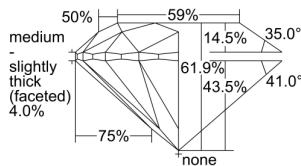

GIA®

FACSIMILE

GIA REPORT 6452863447

Verify this report at GIA.edu

GIA NATURAL DIAMOND DOSSIER®

February 20, 2023
GIA Report Number **6452863447**
Shape and Cutting Style ..... **Round Brilliant**
Measurements ..... **5.03 - 5.08 x 3.13 mm**

GRADING RESULTS

Carat Weight ..... **0.50 carat**
Color Grade ..... **G**
Clarity Grade **S11**
Cut Grade ..... **Excellent**

ADDITIONAL GRADING INFORMATION

Polish ..... **Excellent**
Symmetry ..... **Very Good**
Fluorescence ..... **Faint**
Clarity Characteristics..... **Crystal, Cloud, Feather**
Inscription(s): **GIA 6452863447**

PROPORTIONS

Profile to actual proportions