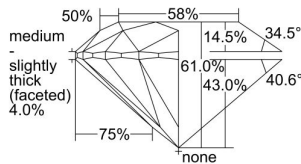

GIA®

FACSIMILE

GIA REPORT 6415534063

Verify this report at GIA.edu

GIA NATURAL DIAMOND DOSSIER®

December 06, 2021
GIA Report Number 6415534063
Shape and Cutting Style ..... Round Brilliant
Measurements ..... 5.69 - 5.73 x 3.49 mm

GRADING RESULTS

Carat Weight ..... 0.70 carat
Color Grade ..... F
Clarity Grade SI2
Cut Grade ..... Excellent

ADDITIONAL GRADING INFORMATION

Polish ..... Excellent
Symmetry ..... Excellent
Fluorescence ..... Faint
Clarity Characteristics ..... Crystal, Feather, Cloud
Inspection(s): GIA 6415534063

PROPORTIONS

Profile to actual proportions

GRADING SCALES

GIA COLOR SCALE

COLORESS	D
	E
	F
	G
	H
	I
	J
NEAR COLORESS	K
	L
FAIN	M
	N
	O
	P
VERY LIGHT	Q
	R
	S
	T
	U
	V
	W
	X
	Y
LIGHT	Z

GIA CLARITY SCALE

VERY VERY SLIGHTLY INCLUDED	FLAWLESS
	INTERNALLY FLAWLESS
VERY SLIGHTLY INCLUDED	VVS₁
	VVS₂
SLIGHTLY INCLUDED	VS₁
	VS₂
INCLUDED	SI₁
	SI₂
	I₁
	I₂
	I₃

GIA CUT SCALE

EXCELLENT
VERY GOOD
GOOD
FAIR
POOR