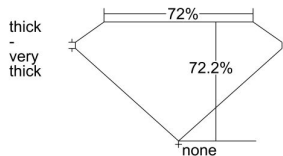

GIA®

FACSIMILE

GIA REPORT 5436285314

Verify this report at GIA.edu

GIA NATURAL DIAMOND DOSSIER®

May 03, 2022
GIA Report Number 5436285314
Shape and Cutting Style ..... Square Modified Brilliant
Measurements ..... 4.90 x 4.89 x 3.53 mm

GRADING RESULTS

Carat Weight ..... 0.72 carat
Color Grade ..... D
Clarity Grade VS2

ADDITIONAL GRADING INFORMATION

Polish ..... Excellent
Symmetry ..... Very Good
Fluorescence ..... None
Clarity Characteristics ..... Cloud, Crystal
Inspection(s): GIA 5436285314

PROPORTIONS

Profile not to actual proportions

GRADING SCALES

GIA COLOR SCALE		GIA CLARITY SCALE			
COLORLESS	D	VERY VERY SLIGHTLY INCLUDED	FLAWLESS		
	E		INTERNALLY FLAWLESS		
	F		VVS₁		
	NEAR COLORLESS	G	VERY SLIGHTLY INCLUDED	VVS₂	
		H		VS₁	
		FAINT	I	SLIGHTLY INCLUDED	VS₂
			J		SI₁
			K	SLIGHTLY INCLUDED	SI₂
	LIGHT	L	INCLUDED	I₁	
		M		I₂	
N		I₃			
O					
P					
Q					
R					
S					
T					
U					
V					
W					
X					
Y					
Z