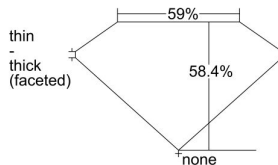

GIA®

FACSIMILE

GIA REPORT 7416975042

Verify this report at GIA.edu

GIA NATURAL DIAMOND DOSSIER®

January 17, 2022
GIA Report Number 7416975042
Shape and Cutting Style ..... Pear Brilliant
Measurements ..... 6.90 x 4.52 x 2.64 mm

GRADING RESULTS

Carat Weight ..... 0.50 carat
Color Grade ..... G
Clarity Grade SI1

ADDITIONAL GRADING INFORMATION

Polish ..... Excellent
Symmetry ..... Very Good
Fluorescence ..... None
Clarity Characteristics ..... Crystal, Cloud
Inscription(s): GIA 7416975042

PROPORTIONS

Profile not to actual proportions

GRADING SCALES

GIA COLOR SCALE		GIA CLARITY SCALE			
COLORLESS	D	VERY VERY SLIGHTLY INCLUDED	FLAWLESS		
	E		INTERNALLY FLAWLESS		
	F		VVS₁		
	NEAR COLORLESS	G	VVS₂		
		H	VERY SLIGHTLY INCLUDED	VS₁	
		I		VS₂	
		FAINT	J	SLIGHTLY INCLUDED	SI₁
	K		SI₂		
	L		INCLUDED		I₁
	M			I₂	
N	I₃				
VERT LIGHT	O				
	P				
	Q				
	R				
	S				
	T				
LIGHT	U				
	V				
	W				
	X				
	Y				
	Z