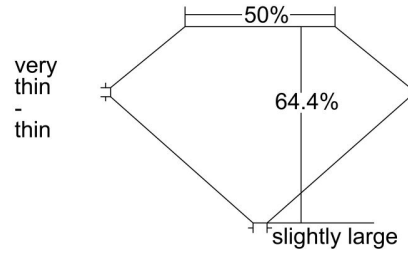

GIA NATURAL DIAMOND GRADING REPORT

March 08, 2023  
 GIA Report Number ..... 5221852824  
 Shape and Cutting Style ..... Old European Brilliant  
 Measurements ..... 7.15 - 7.26 x 4.64 mm

GRADING RESULTS

Carat Weight ..... 1.48 carat  
 Color Grade ..... I  
 Clarity Grade ..... SI1

ADDITIONAL GRADING INFORMATION

Polish ..... Good  
 Symmetry ..... Good  
 Fluorescence ..... None

**Comments:** Additional clouds are not shown. Pinpoints are not shown.

PROPORTIONS

Profile not to actual proportions

CLARITY CHARACTERISTICS

KEY TO SYMBOLS\*

-  Feather
-  Chip
-  Cavity
-  Needle
-  Cloud

\* Red symbols denote internal characteristics (inclusions). Green or black symbols denote external characteristics (blemishes). Diagram is an approximate representation of the diamond, and symbols shown indicate type, position, and approximate size of clarity characteristics. All clarity characteristics may not be shown. Details of finish are not shown.